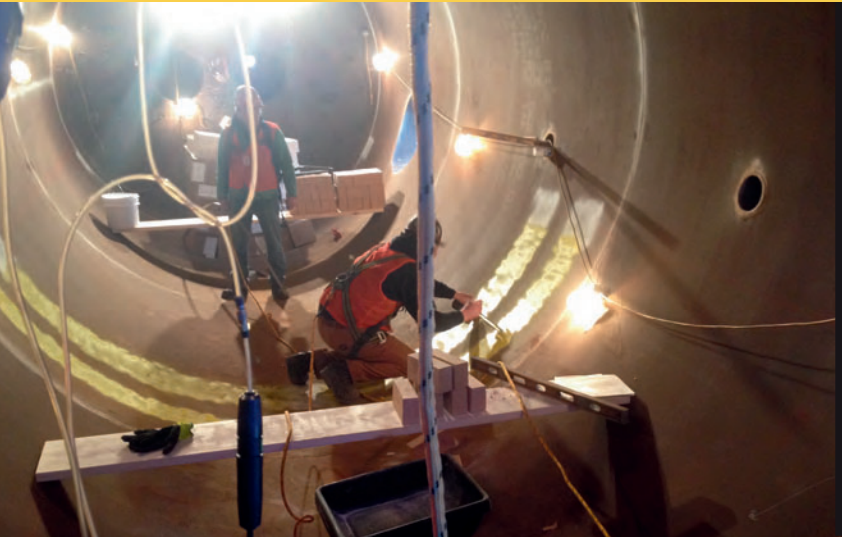

Plibrico Refractory Service Operation

1401 Chamber Drive, Bartow, FL 33830

We house problem solvers, go-to managers, superintendents, supervisors, field crews, lab technicians and developers, and everyone in between. Our customer-focused team has in-depth knowledge of, and field experience in, both refractory services and materials.

We use that knowledge to ensure your solution matches your specific need and is properly managed from conception through completion.